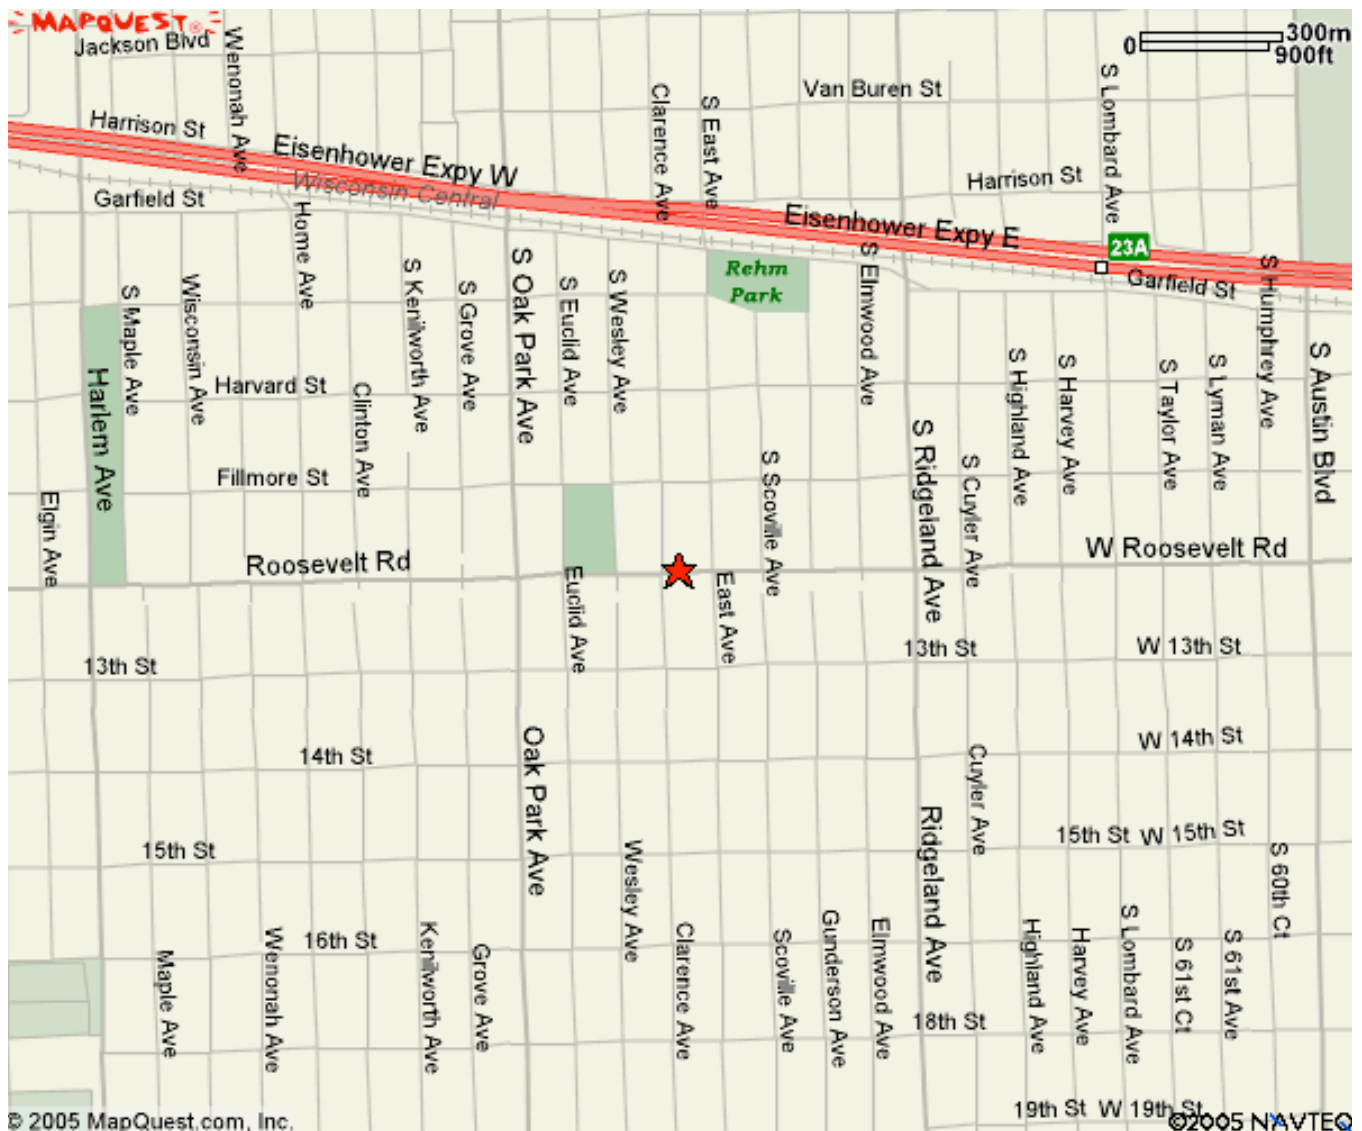

6615 Roosevelt Rd
Berwyn IL
60402-1010 US

Notes:

[Empty text box for notes]

Fewer bladder
urges and leaks.
It's not just a
pipe dream.

Learn More

All rights reserved. Use Subject to License/Copyright

This map is informational only. No representation is made or warranty given as to its content. User assumes all risk of use. MapQuest and its suppliers assume no responsibility for any loss or delay resulting from such use.